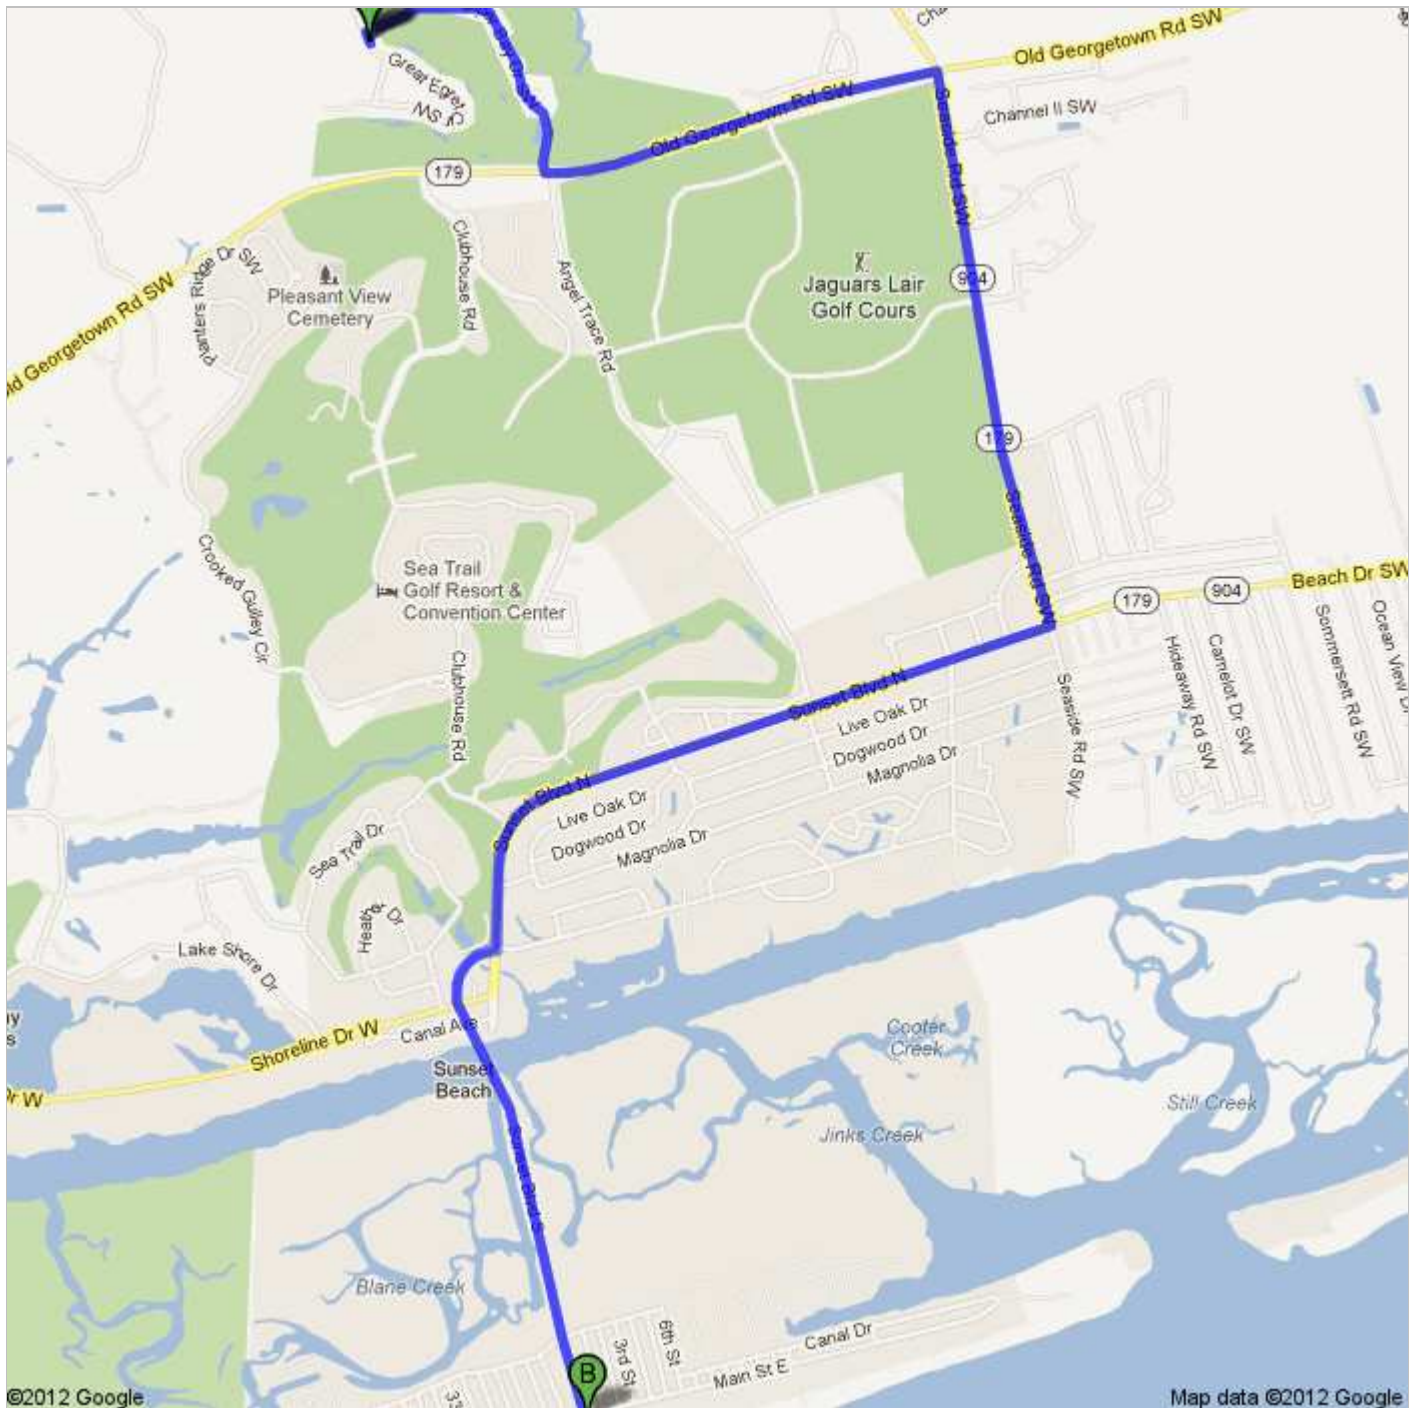

Directions to 862 Great Egret Cir SW, Sunset Beach, NC 28468

12.4 mi – about 28 mins

Directions to Highway. These Directions use all main roads 10-12 minutes to Beach.

862 Great Egret Cir SW, Sunset Beach, NC 28468

- 1. Head **north** on **Great Egret Cir SW** toward **Sandpiper Bay Dr SW** go 164 ft
total 164 ft
-  2. Take the 1st right onto **Sandpiper Bay Dr SW** go 0.8 mi
total 0.8 mi
About 2 mins
-  3. Turn left onto **N Carolina 179 N/Old Georgetown Rd SW** go 1.0 mi
total 1.8 mi
About 3 mins
-  4. Turn right onto **N Carolina 179 N/N Carolina 904 E/Seaside Rd SW** go 1.4 mi
total 3.2 mi
About 2 mins
-  5. Turn right onto **Sunset Blvd N** go 1.7 mi
total 4.9 mi
About 3 mins
-  6. Turn right onto **Sunset Blvd S** go 1.3 mi
total 6.2 mi
About 4 mins

Total: **6.2 mi** – about **14 mins**

Unknown road **Sunset Beach Public Parking**

total 0.0 mi

- 7. Head **northwest** toward **Main St W** go 72 ft
total 72 ft
- 8. Continue straight onto **Sunset Blvd S** go 1.3 mi
total 1.3 mi
About 3 mins
-  9. Turn left onto **Sunset Blvd N** go 1.7 mi
total 3.0 mi
About 3 mins
-  10. Turn left onto **N Carolina 179 S/N Carolina 904 W/Seaside Rd SW** go 1.4 mi
total 4.4 mi
About 3 mins
-  11. Turn left onto **N Carolina 179 S/Old Georgetown Rd SW** go 1.0 mi
total 5.4 mi
About 2 mins
-  12. Take the 2nd right onto **Sandpiper Bay Dr SW** go 0.8 mi
total 6.2 mi
About 2 mins
-  13. Turn left onto **Great Egret Cir SW** go 164 ft
total 6.2 mi
Destination will be on the right

Total: **6.2 mi** – about **14 mins**

862 Great Egret Cir SW, Sunset Beach, NC 28468

These directions are for planning purposes only. You may find that construction projects, traffic, weather, or other events may cause conditions to differ from the map results, and you should plan your route accordingly. You must obey all signs or notices regarding your route.