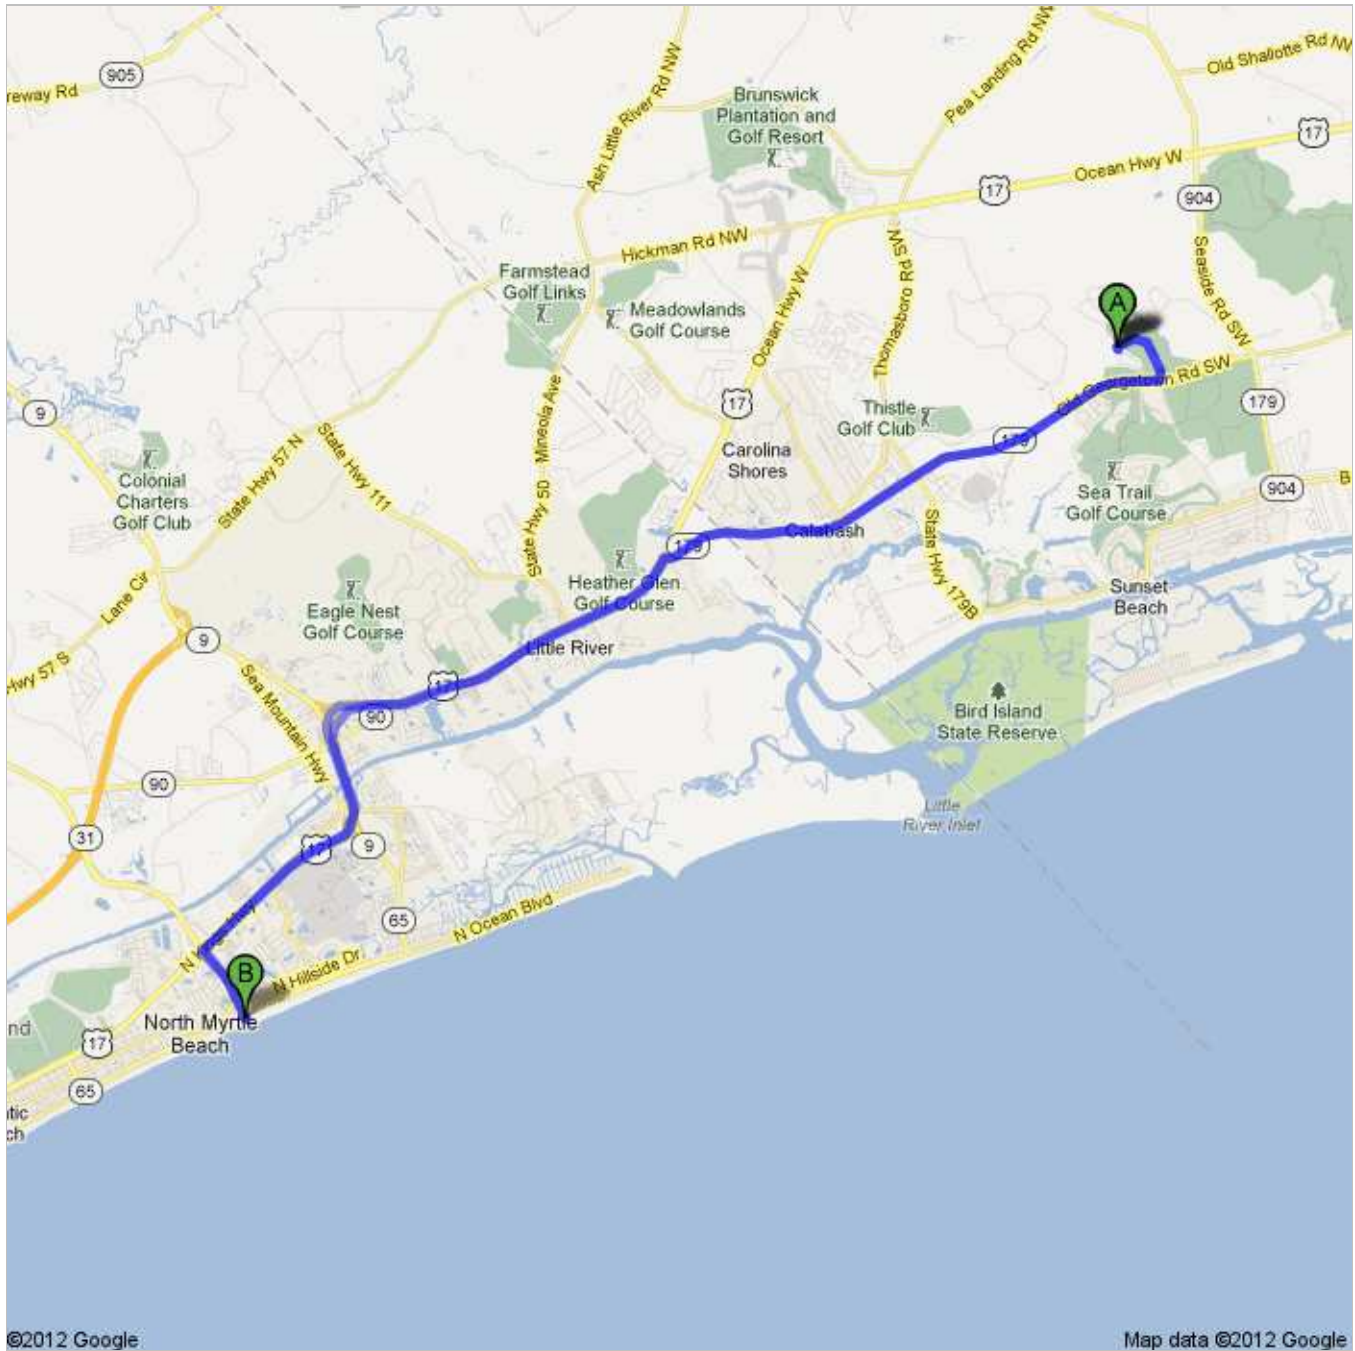

Directions to 862 Great Egret Cir SW, Sunset Beach, NC 28468
28.6 mi – about 52 mins
North Myrtle Beach, SC

862 Great Egret Cir SW, Sunset Beach, NC 28468

- 1. Head **north** on **Great Egret Cir SW** toward **Sandpiper Bay Dr SW** go 164 ft
total 164 ft
-  2. Take the 1st right onto **Sandpiper Bay Dr SW** go 0.8 mi
total 0.8 mi
About 2 mins
-  3. Turn right onto **N Carolina 179 S/Old Georgetown Rd SW** go 5.6 mi
total 6.4 mi
Continue to follow N Carolina 179 S
Entering South Carolina
About 10 mins
-  4. Turn left onto **US-17 S** go 7.2 mi
total 13.5 mi
About 12 mins
-  5. Turn left onto **Main St** go 0.8 mi
total 14.4 mi
About 3 mins

Total: **14.4 mi** – about **27 mins**

Main St

total 0.0 mi

- 6. Head **east** on **Main St** toward **N Ocean Blvd** go 0.8 mi
total 0.8 mi
About 3 mins
-  7. Turn right onto **US-17 N** go 7.0 mi
total 7.9 mi
About 11 mins
-  8. Turn right onto **S Carolina 179 N** go 5.6 mi
total 13.4 mi
Entering North Carolina
About 9 mins
-  9. Turn left onto **Sandpiper Bay Dr SW** go 0.8 mi
total 14.2 mi
About 3 mins
-  10. Turn left onto **Great Egret Cir SW** go 164 ft
total 14.2 mi
Destination will be on the right

Total: **14.2 mi** – about **26 mins**

862 Great Egret Cir SW, Sunset Beach, NC 28468

These directions are for planning purposes only. You may find that construction projects, traffic, weather, or other events may cause conditions to differ from the map results, and you should plan your route accordingly. You must obey all signs or notices regarding your route.