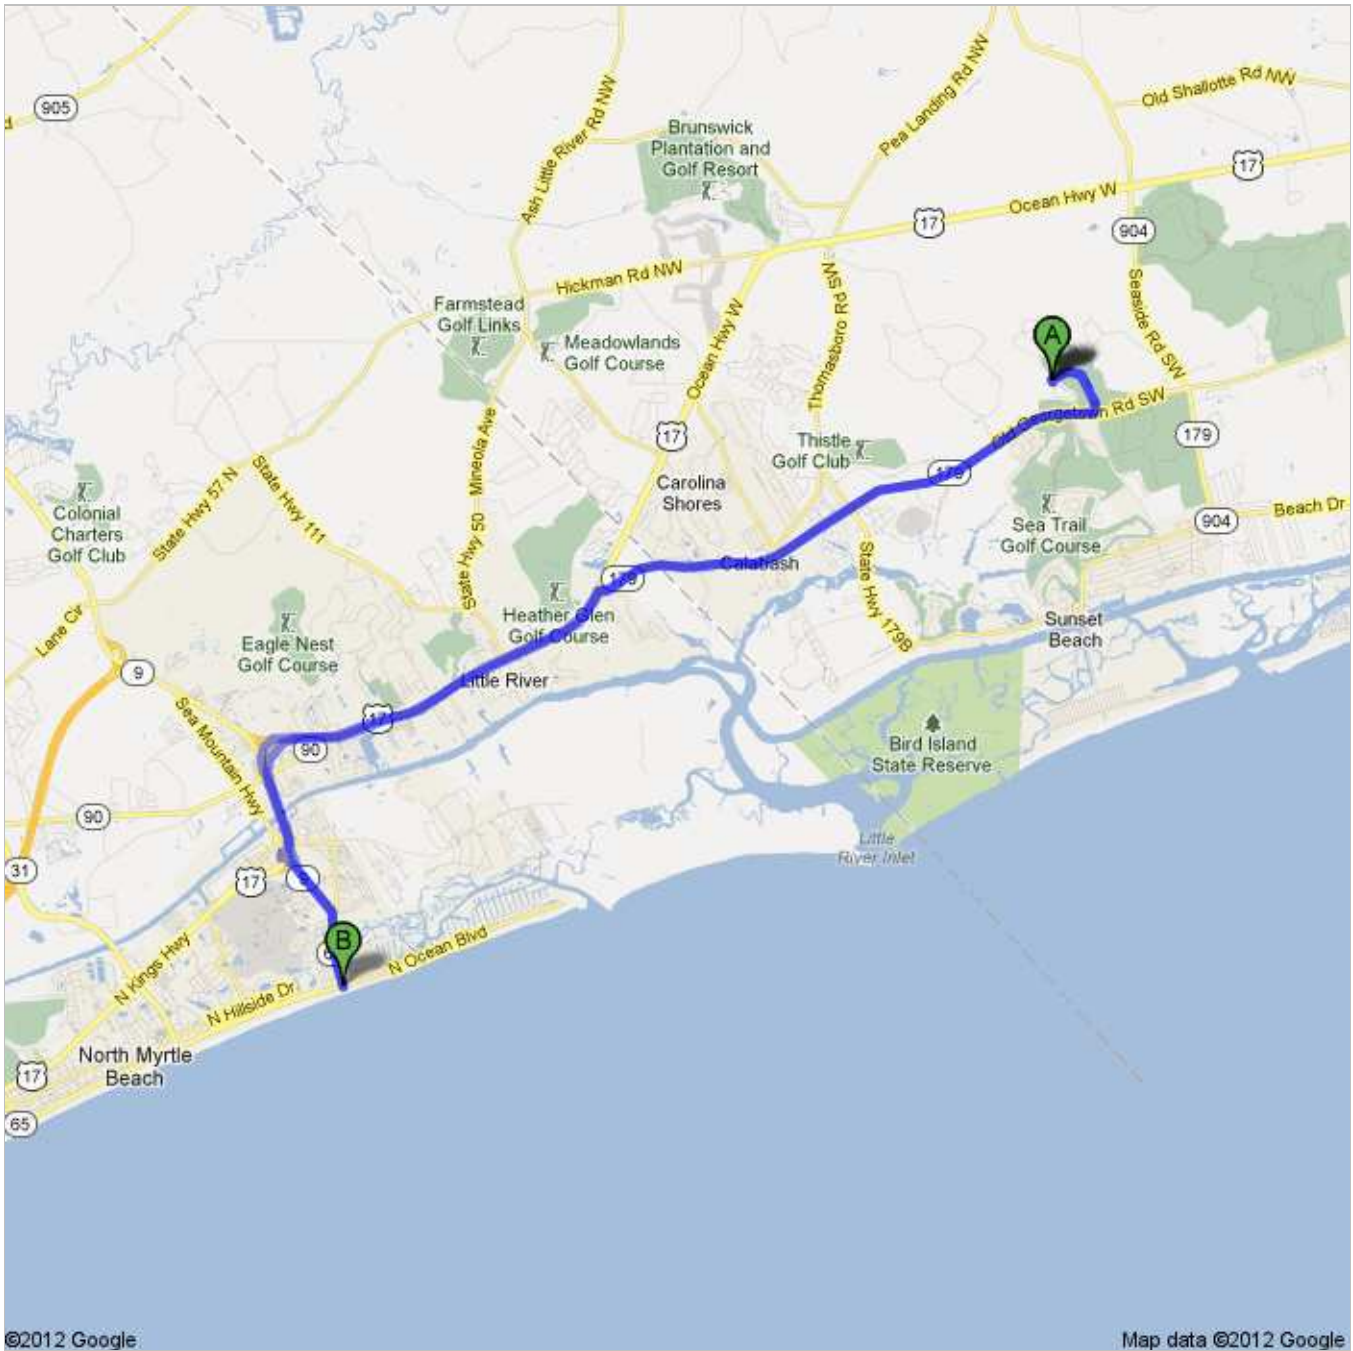

Directions to 862 Great Egret Cir SW, Sunset Beach, NC 28468
26.1 mi – about 45 mins
Directions To Cherry Grove Beach

862 Great Egret Cir SW, Sunset Beach, NC 28468

- 1. Head **north** on **Great Egret Cir SW** toward **Sandpiper Bay Dr SW** go 164 ft
total 164 ft
-  2. Take the 1st right onto **Sandpiper Bay Dr SW** go 0.8 mi
total 0.8 mi
About 2 mins
-  3. Turn right onto **N Carolina 179 S/Old Georgetown Rd SW** go 5.6 mi
total 6.4 mi
Continue to follow N Carolina 179 S
Entering South Carolina
About 10 mins
-  4. Turn left onto **US-17 S** go 5.1 mi
total 11.5 mi
About 9 mins
-  5. Take the exit toward **Cherry Grove Beach** go 0.2 mi
total 11.7 mi
-  6. Merge onto **S Carolina 65 S/S Carolina 9 S/State Rd S-26-20** go 1.6 mi
total 13.2 mi
Continue to follow S Carolina 65 S/S Carolina 9 S
About 3 mins

Total: **13.2 mi** – about **24 mins**

S Carolina 65 S/S Carolina 9 S

total 0.0 mi

-  7. Head **north** on **S Carolina 65 N/S Carolina 9 N** toward **Spring St** go 1.3 mi
total 1.3 mi
About 2 mins
-  8. Take the **South Carolina 9/US-17 N** ramp to **Loris/Wilmington** go 0.3 mi
total 1.6 mi
-  9. Merge onto **S Carolina 9 N/US-17 N** go 4.9 mi
total 6.5 mi
Continue to follow US-17 N
About 7 mins
-  10. Turn right onto **S Carolina 179 N** go 5.6 mi
total 12.1 mi
Entering North Carolina
About 9 mins
-  11. Turn left onto **Sandpiper Bay Dr SW** go 0.8 mi
total 12.8 mi
About 3 mins
-  12. Turn left onto **Great Egret Cir SW** go 164 ft
total 12.9 mi
Destination will be on the right

Total: **12.9 mi** – about **22 mins**

862 Great Egret Cir SW, Sunset Beach, NC 28468

These directions are for planning purposes only. You may find that construction projects, traffic, weather, or other events may cause conditions to differ from the map results, and you should plan your route accordingly. You must obey all signs or notices regarding your route.